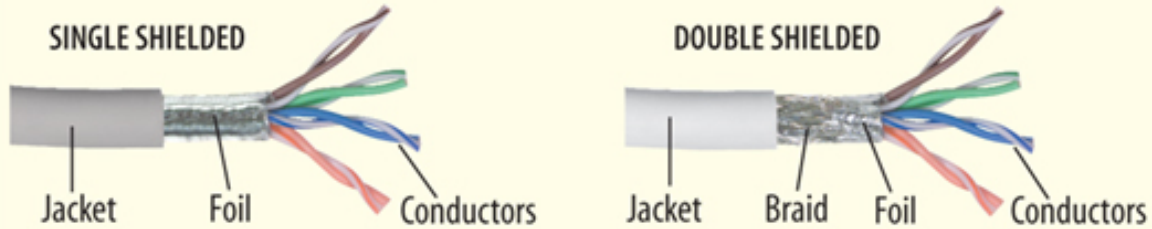

TYPES OF SHIELDED CABLING

JACKET TYPES:

- PVC - Non fire retardant, releases toxic gasses when burned.
- LSZH - Non fire retardant, greatly reduced toxic emissions when burned.
- Plenum - Fire retardant.

CONDUCTOR TYPES:

- Solid - Less flexible, can be punched into IDC connectors (110, 66, Krone).
- Stranded - Most flexible.