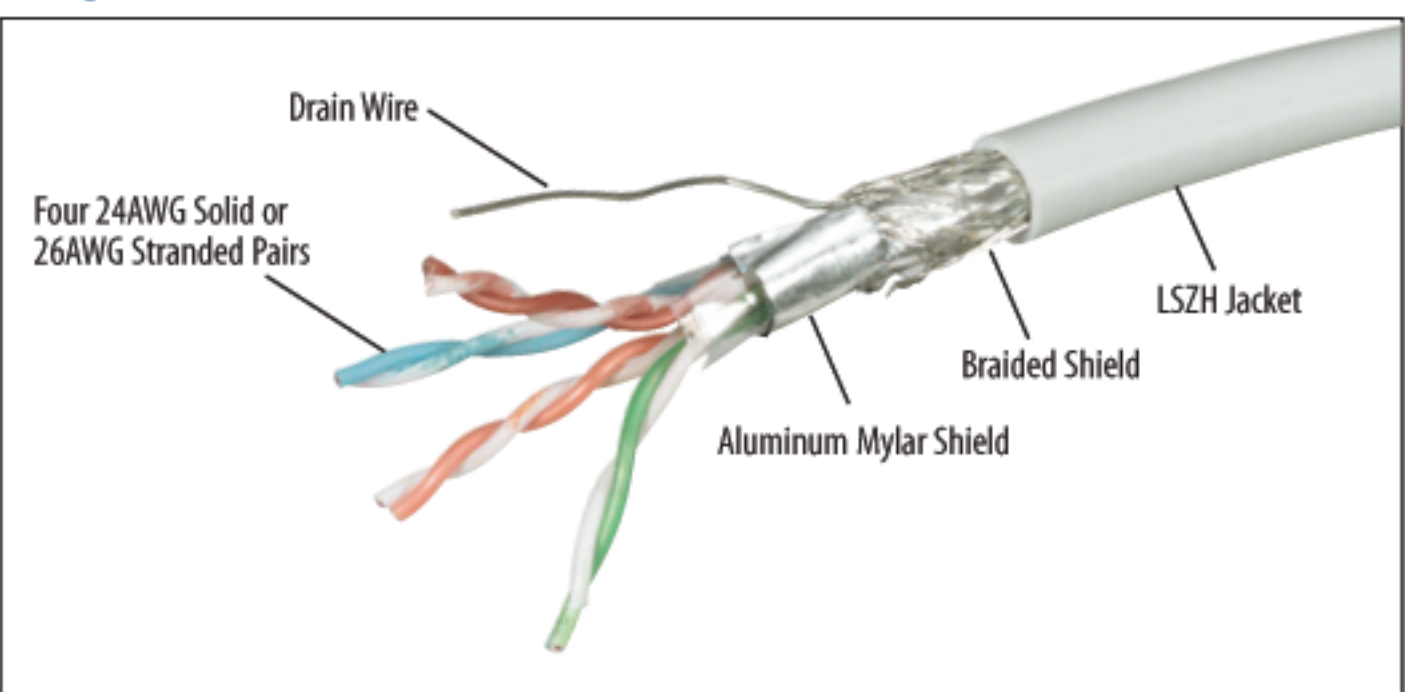

Item #	Description	Color
Category 5E Double Shielded LSZH 26AWG Stranded Patch Cables		
This series features 26AWG stranded conductors that are flexible and easy to install even in tight spaces. L-com stocks lengths up to 300 ft and can ship most orders the same day.		
TRD855DSZ-1	Double Shielded Cat. 5E LSZH Patch Cable, RJ45 / RJ45, 1.0 ft	Lt. Gray
TRD855DSZ-2	Double Shielded Cat. 5E LSZH Patch Cable, RJ45 / RJ45, 2.0 ft	Lt. Gray
TRD855DSZ-3	Double Shielded Cat. 5E LSZH Patch Cable, RJ45 / RJ45, 3.0 ft	Lt. Gray
TRD855DSZ-5	Double Shielded Cat. 5E LSZH Patch Cable, RJ45 / RJ45, 5.0 ft	Lt. Gray
TRD855DSZ-7	Double Shielded Cat. 5E LSZH Patch Cable, RJ45 / RJ45, 7.0 ft	Lt. Gray
TRD855DSZ-10	Double Shielded Cat. 5E LSZH Patch Cable, RJ45 / RJ45, 10.0 ft	Lt. Gray
TRD855DSZ-15	Double Shielded Cat. 5E LSZH Patch Cable, RJ45 / RJ45, 15.0 ft	Lt. Gray
TRD855DSZ-25	Double Shielded Cat. 5E LSZH Patch Cable, RJ45 / RJ45, 25.0 ft	Lt. Gray
TRD855DSZ-50	Double Shielded Cat. 5E LSZH Patch Cable, RJ45 / RJ45, 50.0 ft	Lt. Gray
TRD855DSZ-75	Double Shielded Cat. 5E LSZH Patch Cable, RJ45 / RJ45, 75.0 ft	Lt. Gray
TRD855DSZ-100	Double Shielded Cat. 5E LSZH Patch Cable, RJ45 / RJ45, 100.0 ft	Lt. Gray