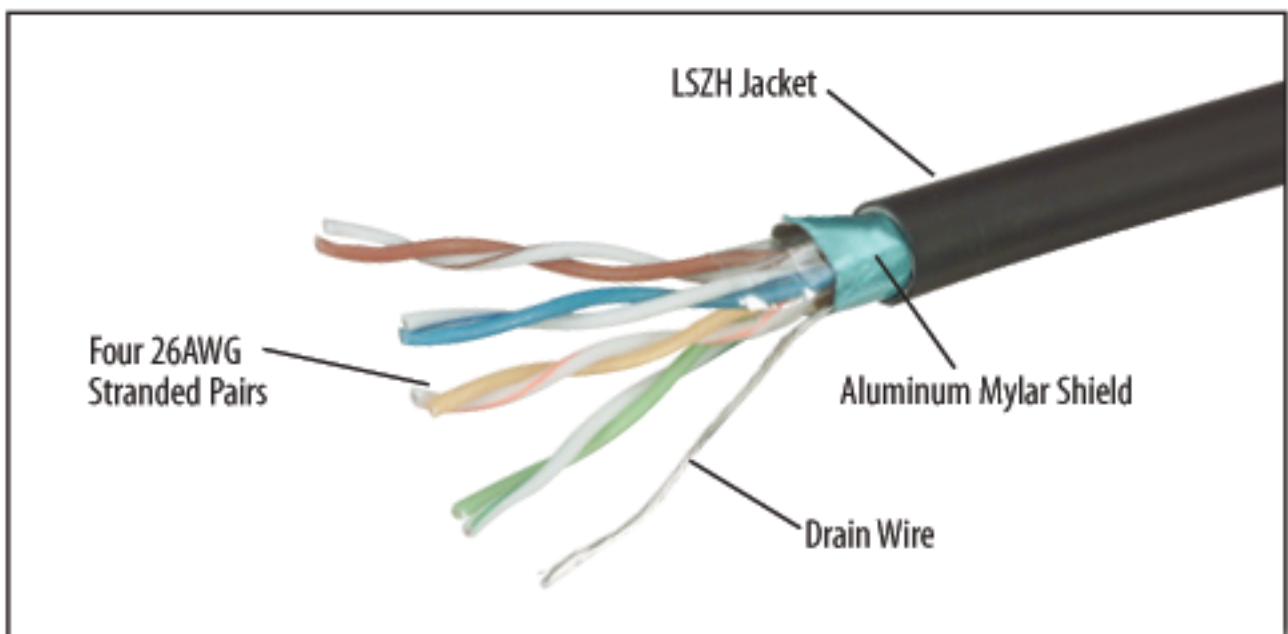

For maximum protection against EMI/RFI interference, L-com's Double Shielded Patch cables are the right choice. With two layers of shielding (Foil plus Braid), data is protected from stray EMI/RFI fields. This series features 24AWG solid conductors allowing easy termination to IDC connectors. The rugged LSZH jacket is extra durable for harsh industrial environments. L-com stocks lengths up to 300 ft and can ship most orders the same day.

**CONDUCTOR TYPES:**

- Solid - Less flexible, can be punched into IDC connectors (110, 66, Krone).
- Stranded - Most flexible.

**Category 5E RJ45 to RJ45 Shielded Low Smoke Zero Halogen Patch Cables**

Designed for environments where PVC's combustive toxicity is restricted, L-com's shielded Low Smoke Zero Halogen (LSZH) Ethernet cables provide the ideal alternative. Featuring all-metal-body RJ45 connectors and aluminum polyester shielded cable with drain wire, these assemblies are designed to protect from EMI/RFI while maintaining high performance data transmission characteristics. Ensure the protection of your investment by utilizing these L-com exclusive LSZH cables. Ask about custom lengths and quantity pricing. Talk to us about your project today!